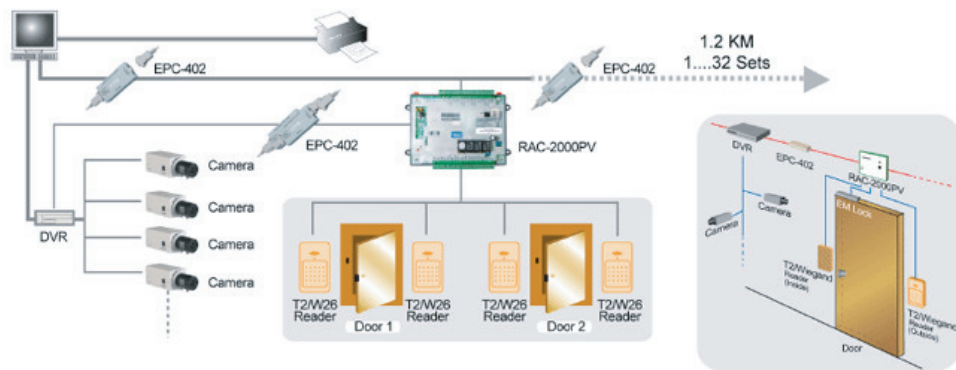

Hardware Features

- Automated Door Control
- Automated Attendance
- Software Connectivity SDK
- Surveillance Cameras and Monitors
- Security Alarm
- Standalone and Software Control